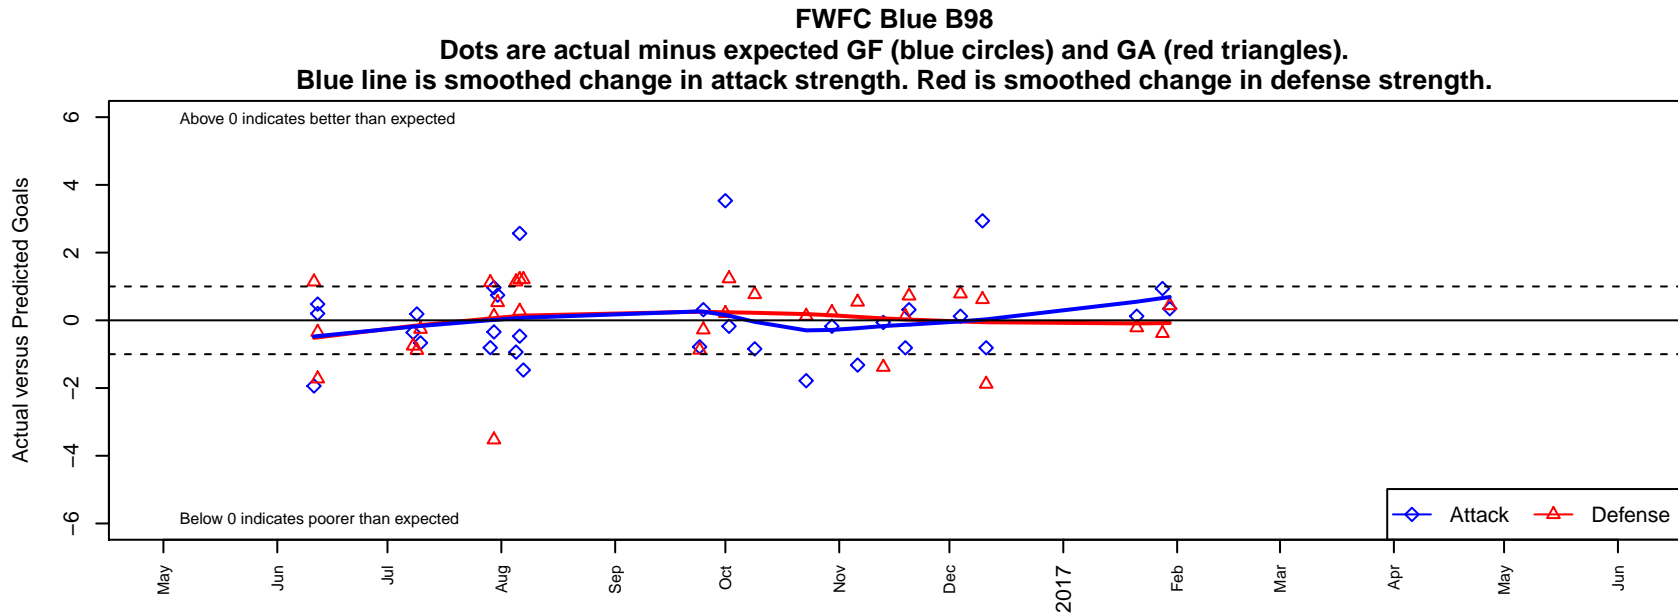

FWFC Blue B98

Federal Way FC
 Federal Way, WA
 B98 total strength=1798
 attack=43.21 defense=23.41
 fall league = RCL B98 Div 1

alt names used:
 FEDERAL WAY FOOTBALL
 FEDERAL WAY FC
 FEDERAL WAY FOOTBALL FEDERAL WAY FC
 FWFC B98 Blue (A)
 FWFC B98 Blue
 FEDERAL WAY FOOTBALL FWFC B98 BLUE
 FWFC B98 Blue (A)

**attack and defense variance (black dot)
relative to other teams
and top 10 in region**

**attack and defense rating
relative to others at age
and all opponents in last 13 months**

Performance relative to 13 month average