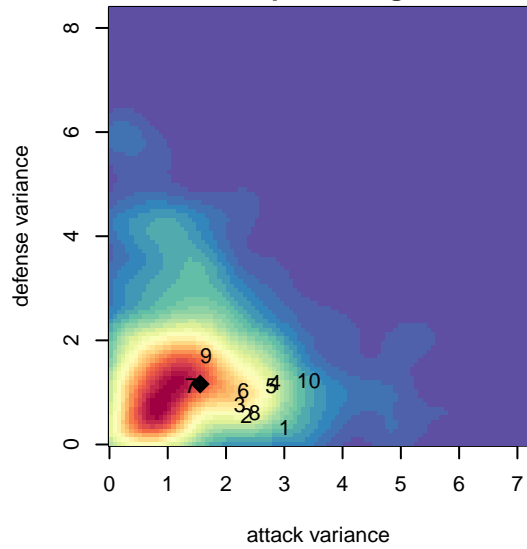

FWFC Blue B98

Federal Way FC
 Federal Way, WA
 B98 total strength=1798
 attack=43.21 defense=23.41
 fall league = RCL B98 Div 1

alt names used:
 FEDERAL WAY FOOTBALL
 FEDERAL WAY FC
 FEDERAL WAY FOOTBALL FEDERAL WAY FC
 FWFC B98 Blue (A)
 FWFC B98 Blue
 FEDERAL WAY FOOTBALL FWFC B98 BLUE
 FWFC B98 Blue (A)

**attack and defense variance (black dot)
relative to other teams
and top 10 in region**

**attack and defense rating
relative to others at age
and all opponents in last 13 months**

Performance relative to 13 month average