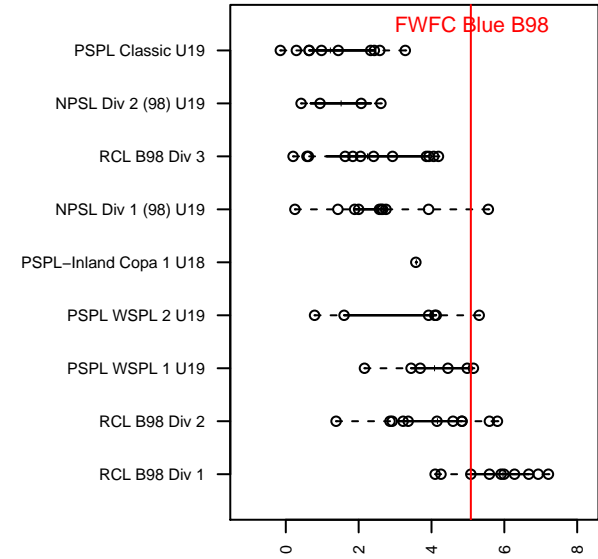

FWFC Blue B98

Federal Way FC
 Federal Way, WA
 B98 total strength=1798
 attack=43.21 defense=23.41
 fall league = RCL B98 Div 1

alt names used:
 FEDERAL WAY FOOTBALL
 FEDERAL WAY FC
 FEDERAL WAY FOOTBALL FEDERAL WAY FC
 FWFC B98 Blue (A)
 FWFC B98 Blue
 FEDERAL WAY FOOTBALL FWFC B98 BLUE
 FWFC B98 Blue (A)

**attack and defense variance (black dot)
relative to other teams
and top 10 in region**

**attack and defense rating
relative to others at age
and all opponents in last 13 months**

Performance relative to 13 month average